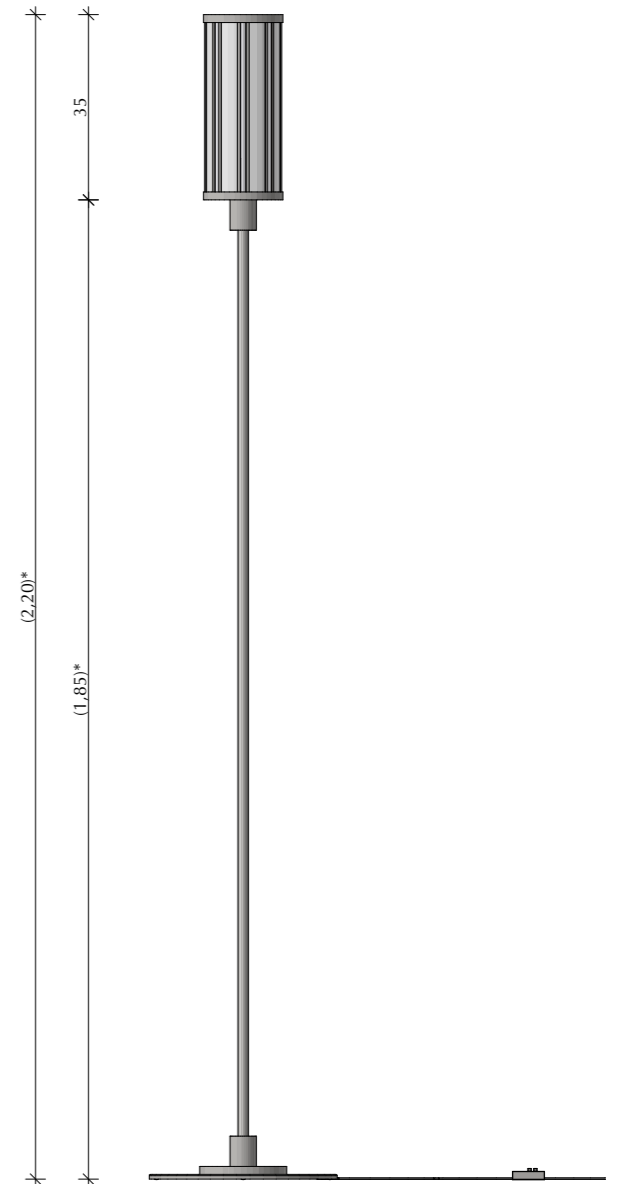

PREPON
PRODUKTE

10 15 10

35

Stresemann I – Standing lamp

- Body: polished nickel-plated brass
D=15cm, h=35cm
- Bottom, top: opaque acrylic glass
- Sides: transparent bent glass bars
- Foot: l=185cm, or shorter as required
- Socket: 2 x E27, max. capacity 60W each
a ceiling spot, dimmable

* (Specify dimension when ordering)