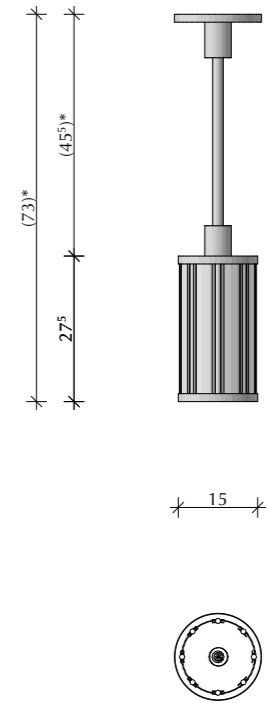

PREPON
PRODUKTE

Stresemann E – Pendant lamp

Body: polished nickel-plated brass
D=15cm, h=27,5cm
Bottom, top: opaque acrylic glass
Sides: transparent bent glass bars
Pendant rod: l=45,5cm, or shorter as required
Socket: 1 x E27, max. capacity 60W each

* (Specify dimension when ordering)