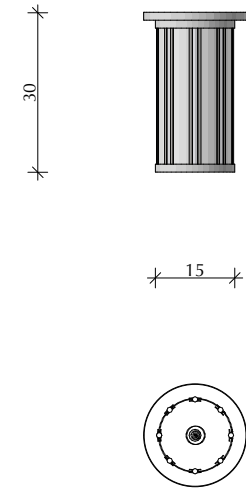

PREPON
PRODUKTE

Stresemann D – Ceiling lamp

Body: polished nickel-plated brass
D=15cm, h=30cm
Bottom, top: opaque acrylic glass
Sides: transparent bent glass bars
Installations: direct ceiling mounting
Socket: 1 x E27, max. capacity 60W each