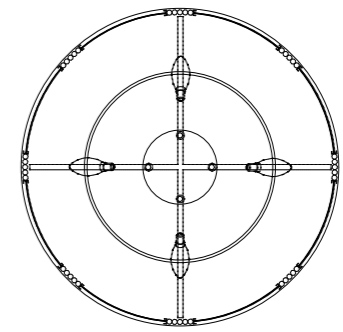

PREPON
PRODUKTE

Stresemann B – Pendant lamp small

Body: polished nickel-plated brass
D=60cm, h=15,5cm
Bottom, top: opaque acrylic glass
Sides: transparent bent glass bars
Pendant rod: l=55cm, or shorter as required
Socket: 4 x E27, max. capacity 60W each

* (Specify dimension when ordering)