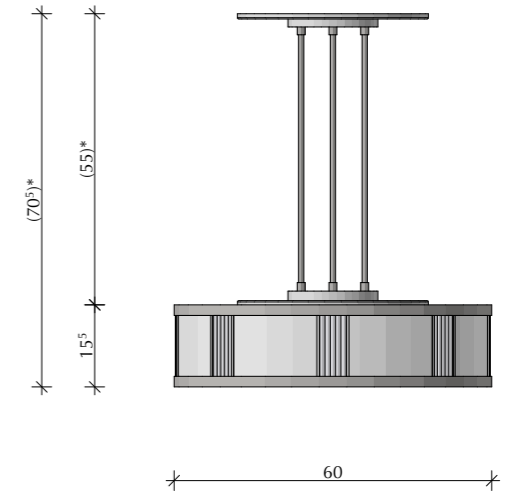

PREPON
PRODUKTE

Stresemann B – Pendant lamp small

Body: polished nickel-plated brass
D=60cm, h=15,5cm
Bottom, top: opaque acrylic glass
Sides: transparent bent glass bars
Pendant rod: l=55cm, or shorter as required
Socket: 4 x E27, max. capacity 60W each

* (Specify dimension when ordering)