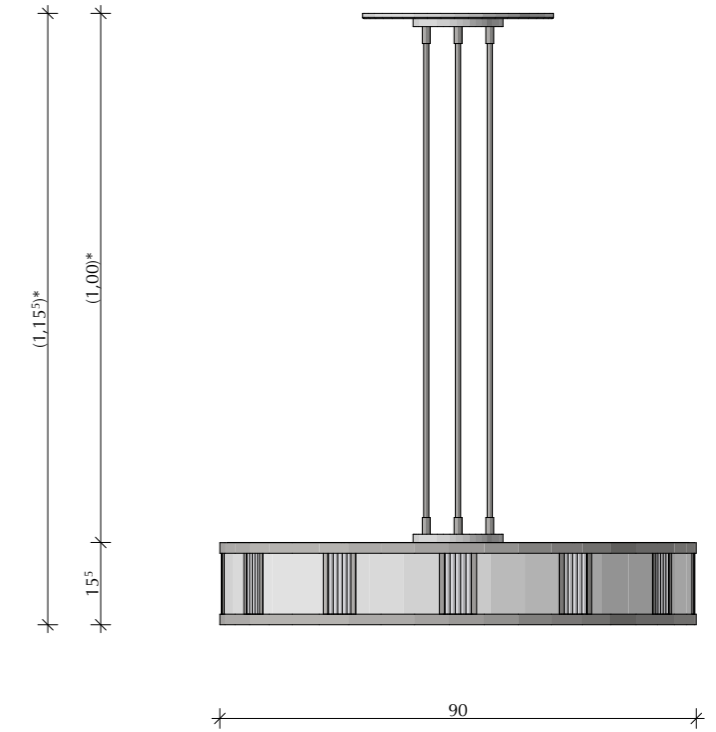

PREPON  
PRODUKTE

**Stresemann A – Pendant lamp**

- Body: polished nickel-plated brass  
D=90cm, h=15,5cm
- Bottom, top: opaque acrylic glass
- Sides: transparent bent glass bars
- Pendant rod: l=100cm, or shorter as required
- Socket: 8 x E27, max. capacity 60W each

\* (Specify dimension when ordering)